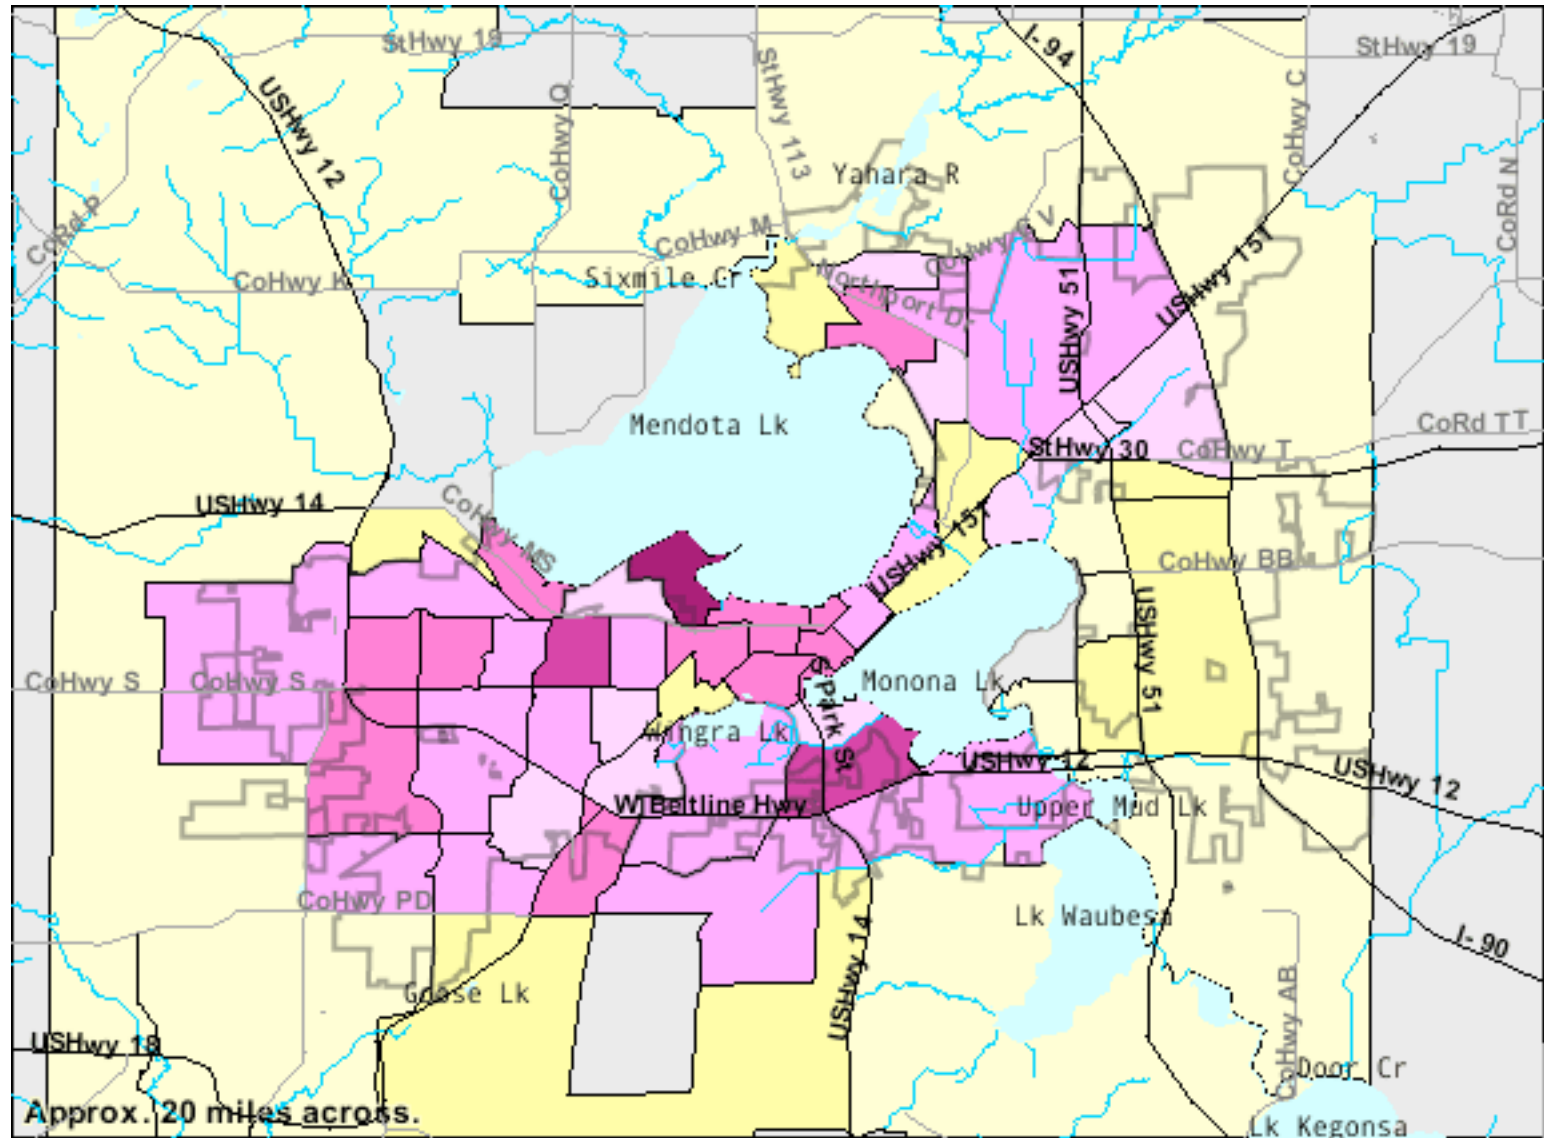

Source: U.S. Census Bureau, Census 2000 Summary File 1, Matrices P1, and P7.