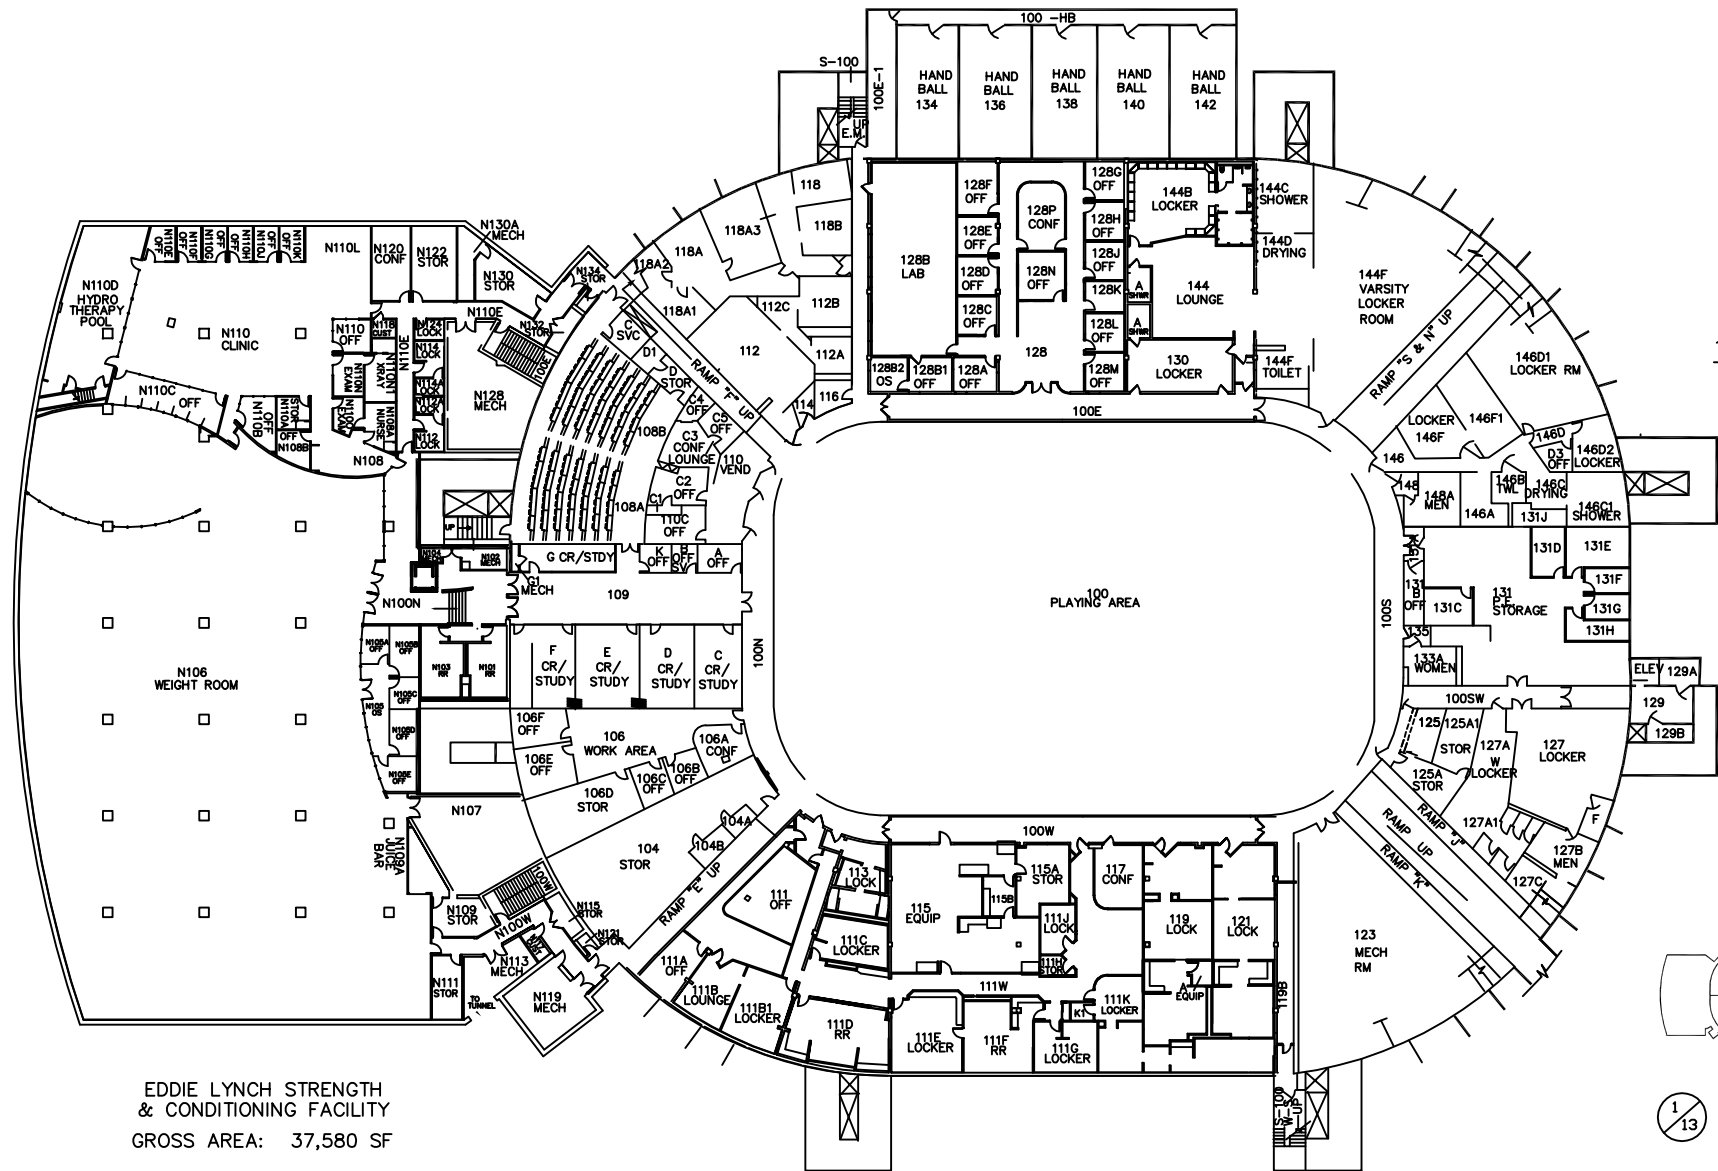

SCALE
1" = 60'

11-14-07

EDDIE LYNCH STRENGTH
& CONDITIONING FACILITY
GROSS AREA: 37,580 SF

FIRST LEVEL
GROSS AREA: 125,462 SF

1/13

**MCKALE ARENA
EDDIE LYNCH PAVILION**

1721 E. ENKE DR, TUCSON, AZ
UNIVERSITY OF ARIZONA
REAL ESTATE ADMINISTRATION